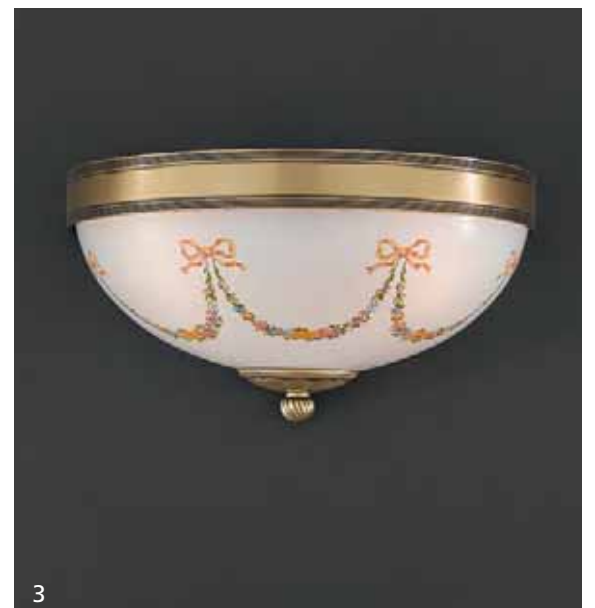

1. L 8010/5
bronzo arte, vetro festoni
↓32 ↔62 5 x max60W

2. PL 8010/2
bronzo arte, vetro festoni
↓19 ↔24 2 x max60W

3. A 8010/2
bronzo arte, vetro festoni
↓19 ↔30 D→16 2 x max60W